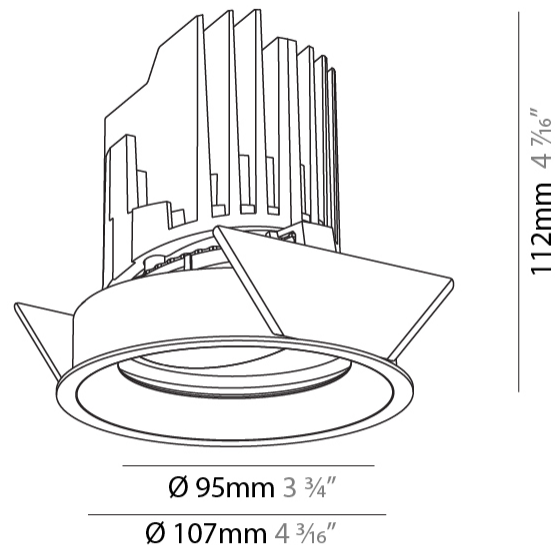

GENERAL

Series: Bioniq
 Subseries: Bioniq Round Adjustable
 Brand: Prolight
 Division: Architectural
 Mounting Type: Recessed
 Mounting Location: Ceiling
 Subcategory: Downlight

PHYSICAL

Shape: Round
 Diameter (mm): 107
 Diameter (in): 4 3/16
 Height (mm): 112
 Height (in): 4 7/16
 Ceiling Thickness (mm): 10 / 12.5 / 15
 Ceiling Thickness (in): 3/8 or 1/2 or 9/16
 Min. Recessing Depth (mm): 130
 Min. Recessing Depth (in): 5 1/8
 Light Distribution: Adjustable / Downlight
 Weight (kg): 0.47
 Weight (lbs): 1.04
 Fixture Finish: SSR / BKV / CWI / CRY / HAB / UFT / ITA / RUA / FTG / MYG / LOD / PUS / FRO / FUP / KIA / POP / BLS / SPG / MEY / GOH / GUM / CHC / COM / ABZ / JAG / OBR / MOS / ROR
 Fixture Material: Aluminum Die Cast
 Cut-out Measurements: 98mm / 3 7/8"

LED

Number of LEDs: 1
 Color Temperature (°K): 2700 / 3000 / 3500 / 4000
 Max. Delivered Lumen (lm): 850 / 950 / 1019 / 1040
 Nominal Lumen (lm): 960 / 1070 / 1156 / 1180
 CRI: >90 CRI
 Efficiency (%): 0.885
 Lamp Life (hrs): 50000

OPTICAL

Reflector°: 10
 Adjustability: Rotational 355°; Tilt 30°

RATINGS AND CERTIFICATIONS

Certified By: Certified for North American Standards
 IP rating: IP20

	98mm 3 7/8"	130mm 5 1/8"	10 15mm 3/8" 9/16"	30°	355°	
A						